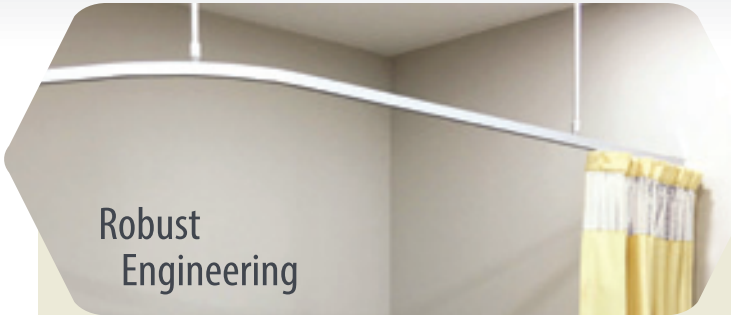

ICU Solutions

Robust Engineering

Non-Corrosive Levelled Channels

- Extruded from super grade Aluminum
- Continuous tracks with no joints
- Premium quality powder coating
- Tracks: 25.58mm x 16.5mm x 1.5mm
- Suspender: 12.5mm (diameter) 1.5mm (thickness)

Durable Interfaces

- Molded high quality Nylon Bush, Brackets and Hooks
- Roller wheels for seamless travel of curtains
- Extra hooks provided as buffers

Unique Curtain removal point

- Curtains and hooks can be changed or added without need to open the entire channel

Easy Installation and Maintenance

- Fleet of factory trained service team is oriented for cross agency coordination, swift installation and prompt maintenance