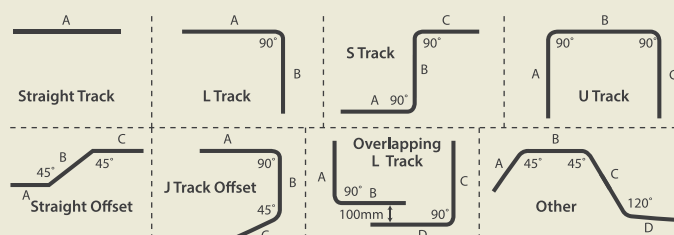

### Crafted to the individual needs

- Strong stitching
- Length As per the layouts
- Ask for customized dimensions

## Mesh

The square shaped equal and seamless mesh are specially sized to match the size of any required track configuration. The fabric portion is made up of equally sized square panels when they are attached to the mesh which also ensures long durability.

## Track Types

We provide straight track, L track, S track, U track, straight offset, J track offset, overlapping L track & other customized tracks to suit specific requirements.